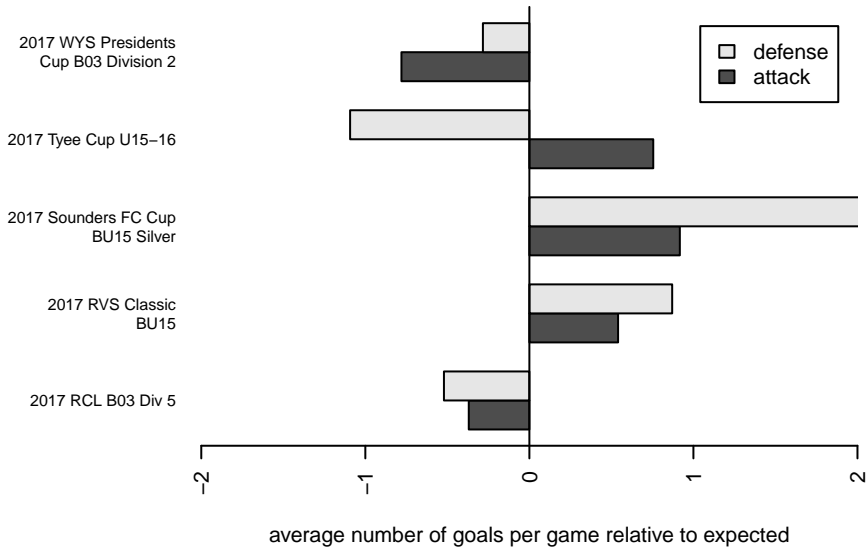

Performance relative to 13 month average