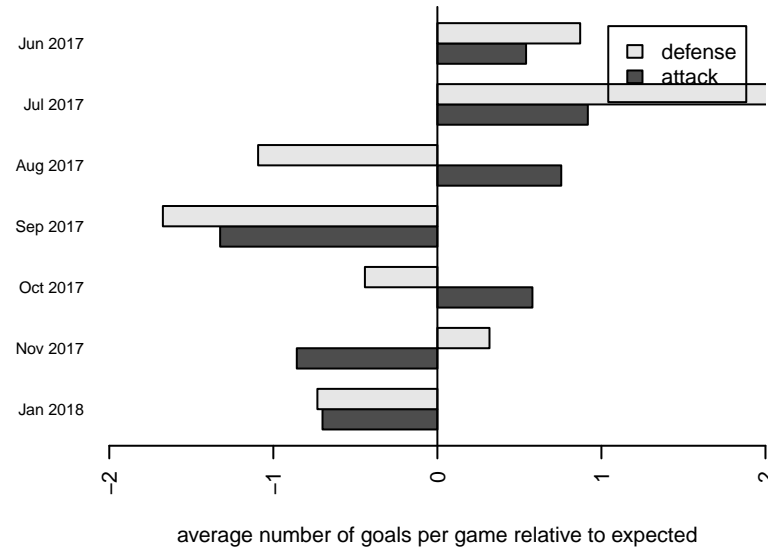

Performance relative to 13 month average