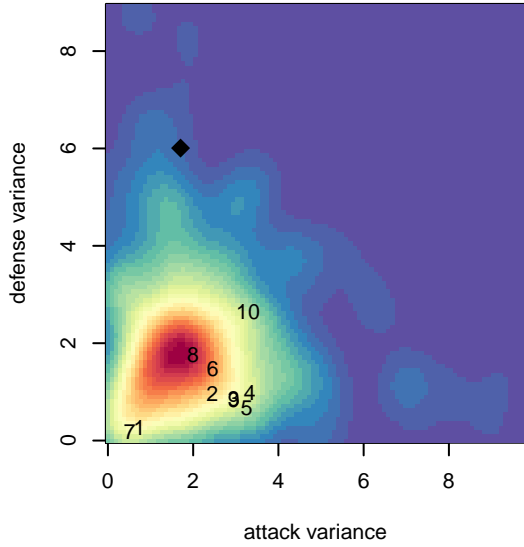

FWFC White B03

Federal Way FC
 Federal Way, WA
 B03 total strength=1016
 attack=2.45 defense=1.82
 fall league = RCL B03 Div 5

alt names used:
 FWFC B03 White
 FWFC B03 White
 FWFC B03 White (B)
 FWFC B03 White (B)

Venues played:
 2017 RVS Classic BU15
 2017 Sounders FC Cup BU15 Silver
 2017 Tyee Cup U15-16
 2017 RCL B03 Div 5
 2017 WYS Presidents Cup B03 Division 2

**attack and defense variance (black dot)
relative to other teams
and top 10 in region**