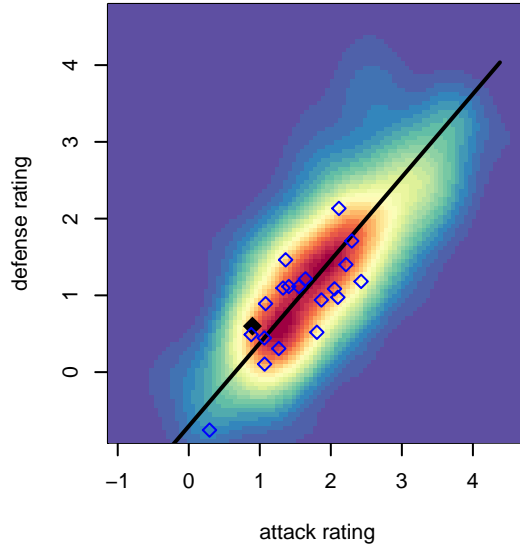

**attack and defense rating
relative to others at age
and all opponents in last 13 months**