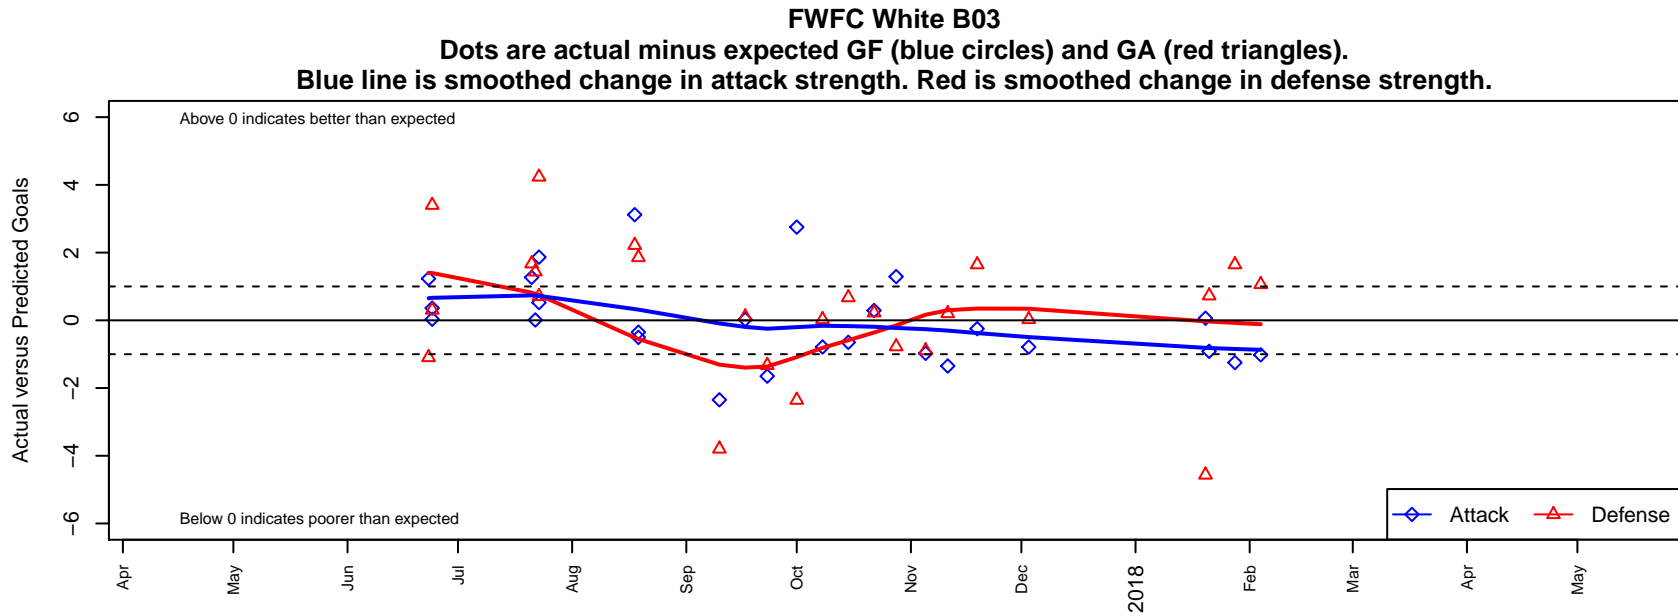

FWFC White B03

Federal Way FC
 Federal Way, WA
 B03 total strength=1016
 attack=2.45 defense=1.82
 fall league = RCL B03 Div 5

alt names used:
 FWFC B03 White
 FWFC B03 White
 FWFC B03 White (B)
 FWFC B03 White (B)

Venues played:
 2017 RVS Classic BU15
 2017 Sounders FC Cup BU15 Silver
 2017 Tyee Cup U15-16
 2017 RCL B03 Div 5
 2017 WYS Presidents Cup B03 Division 2

**attack and defense variance (black dot)
relative to other teams
and top 10 in region**