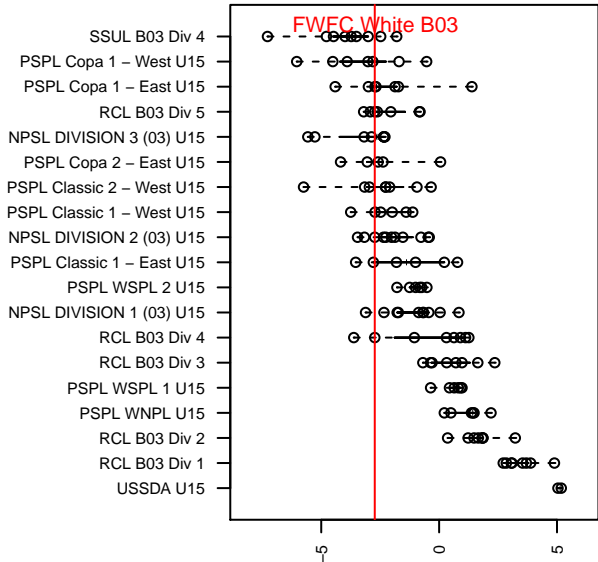

**attack and defense rating
relative to others at age
and all opponents in last 13 months**